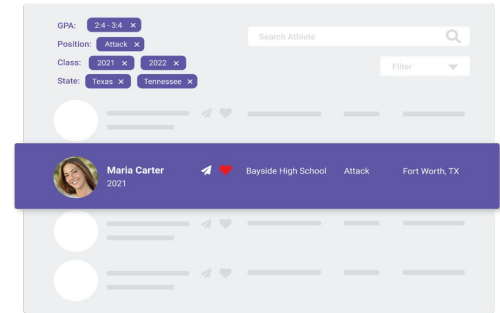

The screenshot displays the SportsRecruits interface. At the top, there's a 'Stats' section with a 'SHOW ALL TIME' button and a date filter 'All Time as of May 10, 2023'. Below this is a search bar for athletes and a table with columns: ATHLETE, TEAM, GRAD YEAR, MSGS SENT, MSGS REC, VIEWS, FAVORITES, TAGS, and LOGINS. The table lists several athletes with their respective stats.

Below the table, there are two school recommendation cards. The first is for 'University of Montana' (NCAA Div I) and the second is for 'Newman University' (NCAA Div II). Each card includes a logo, school name, division, and a 'View School Profile' link. Below these cards are 'REMOVE TAG' and 'MESSAGE COLLEGE' buttons.

On the right side, there's a 'Video Upload' interface. It has an 'Upload' button and an 'Embed' option. Below this is a dashed box with a cloud icon and the text 'Select Files to Upload or drag and drop them here'. Underneath, there's an 'In Progress' section showing a video 'Midwest Power League.mov' with a progress bar at 20% and a 'Cancel' button. The 'Library' section below shows a search bar and a list of videos: '180 Samurai17.mov' (Created 01/11/18, 11:34am) and 'Maria Carter/spike.mov' (Created 12/11/17, 1:23pm). Each video entry has an 'Edit' link and a close icon.

Favorite Athletes

Coaches can keep track of target athletes using the favorite feature, as well as export the list to their CRM of choice.

Student-Athlete Profiles

A complete recruiting resume, including video, grades, test scores, academic / athletic honors, statistics, event schedule, etc.