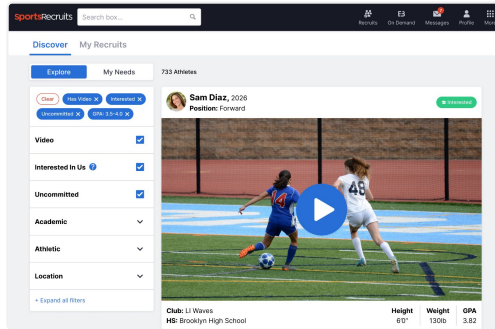

SportsRecruits Product: College Coaches

Discover Talent

Coaches can search for athletes based on academic and athletic requirements, as well as identify the athletes that have expressed interest in their school.

Favorite Athletes

Coaches can keep track of target athletes using the favorite feature, as well as export the list to their CRM of choice.