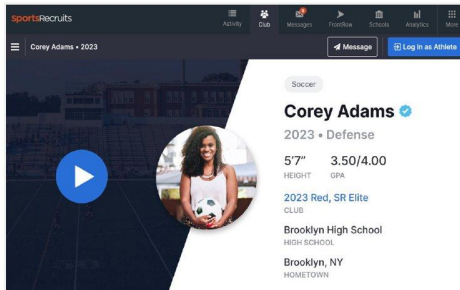

The screenshot displays the SportsRecruits interface. At the top, there's a 'Stats' section with a 'SHOW ALL TIME' button and a date filter 'All Time as of May 10, 2023'. Below this is a search bar for athletes and a table with columns: ATHLETE, TEAM, GRAD YEAR, MSGS SENT, MSGS REC, VIEWS, FAVORITES, TAGS, and LOGINS. The table lists several athletes with their respective stats.

On the right side, there's a 'Video Upload' interface. It has an 'Upload' button and an 'Embed' option. Below this is a dashed box with a cloud icon and the text 'Select Files to Upload or drag and drop them here'. Underneath, there's an 'In Progress' section showing a video 'Midwest Power League.mov' with a progress bar at 20% and a 'Cancel' button. The 'Library' section below shows a search bar and a list of videos: '180 Samurai17.mov' (Created 01/11/18, 11:34am) and 'Maria Carter/spike.mov' (Created 12/11/17, 1:23pm). Each video entry has an 'Edit' link and a close icon.

Favorite Athletes

Coaches can keep track of target athletes using the favorite feature, as well as export the list to their CRM of choice.

Student-Athlete Profiles

A complete recruiting resume, including video, grades, test scores, academic / athletic honors, statistics, event schedule, etc.