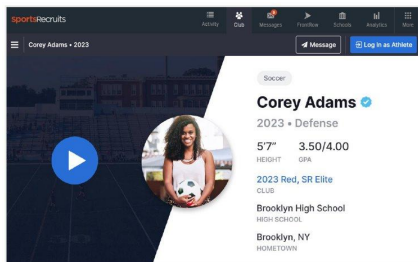

TRANSPARENCY

- Real-time activity feed of athlete, staff, and college coach recruiting activity
- Receive notifications for all college views (profile, video, document), messages exchanged, and schools favorited across your club
- See your athlete's target list and help guide them with Tags
- See which athletes match published college Roster Needs to help find fits
- Analytics that highlight platform adoption and provide an overview of athlete and staff engagement and activity on the platform

DIRECT CONNECTION

- Access to every coach in the country and their most up-to-date contact info
- Messages are sent as direct, personal emails to college coaches inboxes. No login required to read or respond.
- Every athlete email includes a tracked profile link, so athletes know when they've been viewed.

EDUCATION + SUPPORT

- 98% customer satisfaction rating and 68 NPS score
- Athlete and family resources including bi-weekly webinars, blog, recruiting guide, knowledge base and customer success team
- Club staff training and a dedicated AM and CSM assigned to your club for help and support
- REAct campaigns – emails leveraging the club staff voice proven to increase adoption

SR

03.

Product Overview

SportsRecruits Product: Athletes

Student-Athlete Profile

A complete recruiting resume, including video, grades, test scores, transcripts, academic / athletic honors, statistics, event schedule, etc.