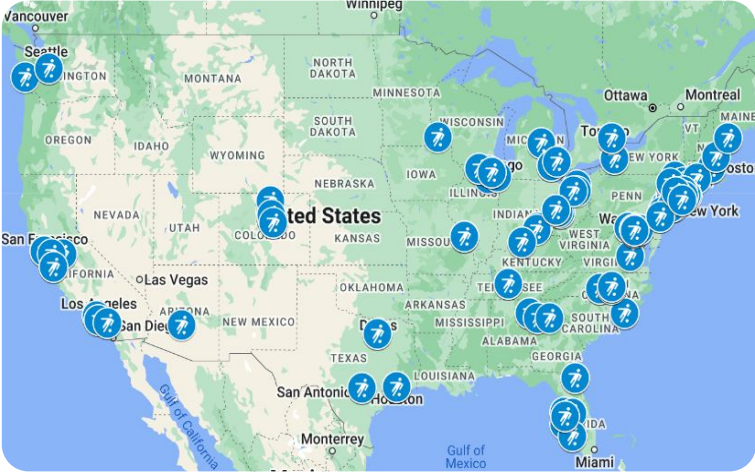

Soccer Network Statistics

65K+

STUDENT-ATHLETES

175K+

MESSAGES TO COLLEGES

150K+

VIEWS GENERATED

82%

**OF NCAA PROGRAMS
GENERATING VIEWS**

Athlete Growth

Clubs Driving Network Activity

CEDAR STARS

COLORADO RAPIDS

WILMINGTON HAMMERHEADS

KINGS HAMMER

NEW YORK CITY FC