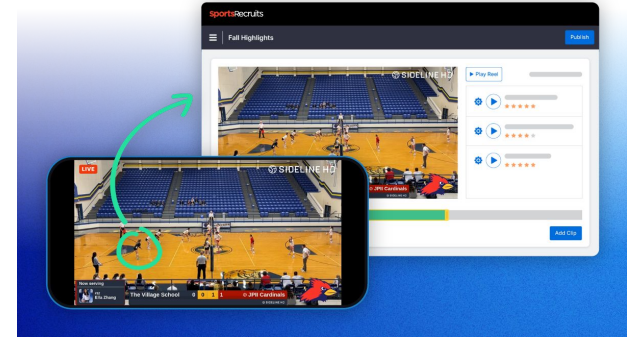

Video Integration Ecosystem

SportsRecruits has developed an integration API for video capture products, enabling athletes to seamlessly share their video with college coaches on the SportsRecruits network.

SIDELINE HD
PLAY. REPLAY.

Pixellot
THE GAME CHANGER

Realplay.us