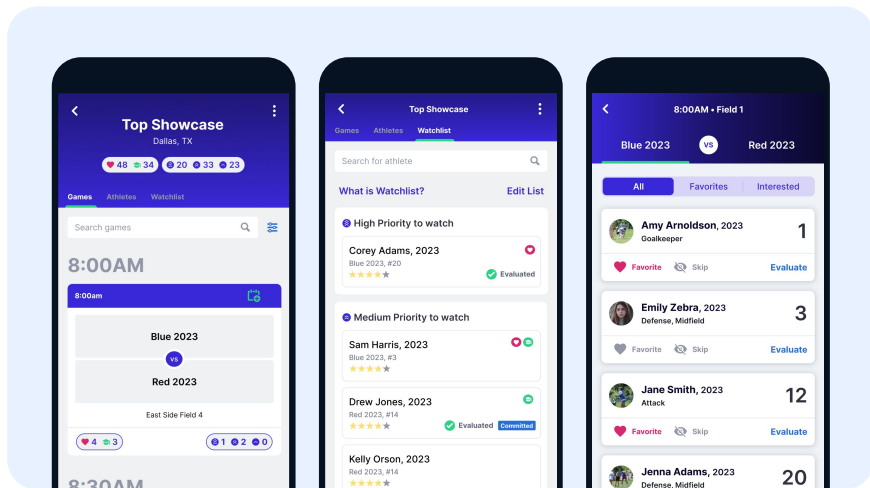

Pixellot
THE GAME CHANGER

Realplay.us

EventBeacon

On-site evaluation

Event schedules, roster and athlete info, evaluation tools, and data syncing with the SportsRecruits platform available for college coaches in the EventBeacon mobile app.