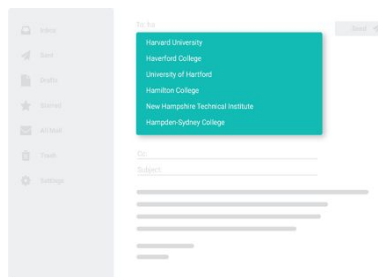

Messaging System

Athletes can contact any coach in the country using the built-in messaging system. SportsRecruits maintains the database of every coach/email.