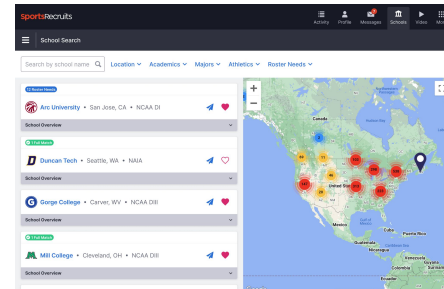

SR

03.

Product Overview

SportsRecruits Product: Athletes

Student-Athlete Profile

A complete recruiting resume, including video, grades, test scores, transcripts, academic / athletic honors, statistics, event schedule, etc.

Video Library + Highlight Reel Editor

Athletes upload and embed video from any source, access shared video from their club, and build a highlight reel on the platform.

School Search

Athletes search by location, size, academic selectivity, athletic division/conference, intended major, etc.