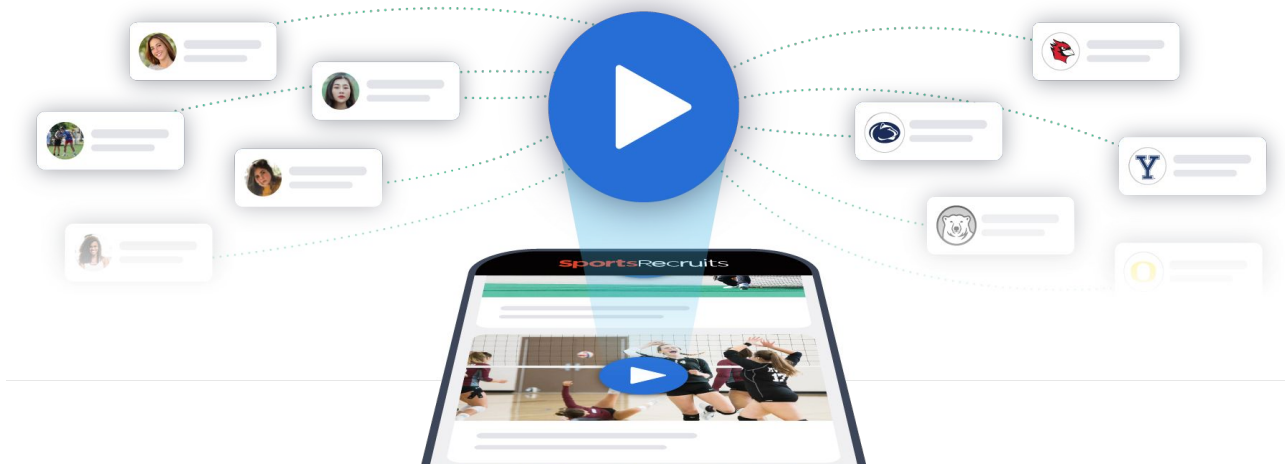

SportsRecruits Network

SportsRecruits is a network that connects high school athletes, parents, clubs, high schools, college coaches, and event operators in the recruiting process, creating opportunities for all stakeholders.

400K+ Athletes

Current High School Age

1,400+ Clubs

~10k Club/High School Staff

60K+ College Coaches

28K+ College Programs

300+ Events

Tournaments / Showcases