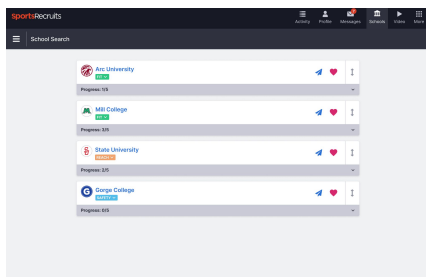

SR

03.

Product Overview

SportsRecruits Product: Athletes

Student-Athlete Profile

A complete recruiting resume, including video, grades, test scores, transcripts, academic / athletic honors, statistics, event schedule, etc.

Video Library + Highlight Reel Editor

Athletes upload and embed video from any source, access shared video from their club, and build a highlight reel on the platform.

School Search

Athletes search by location, size, academic selectivity, athletic division/conference, intended major, etc.