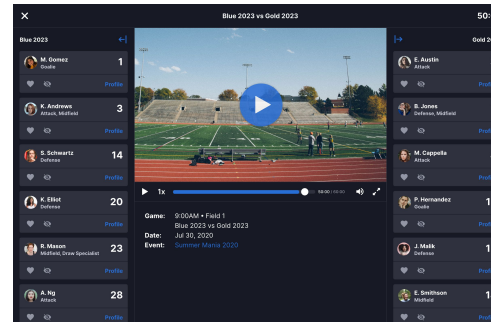

On the right side, there's a 'Video Upload' interface. It has an 'Upload' button and an 'Embed' option. Below this is a dashed box with a cloud icon and the text 'Select Files to Upload or drag and drop them here'. Underneath, there's an 'In Progress' section showing a video 'Midwest Power League.mov' with a progress bar at 20% and a 'Cancel' button. The 'Library' section below shows a search bar and a list of videos: '180 Samurai17.mov' (Created 01/11/18, 11:34am) and 'Maria Carter/spike.mov' (Created 12/11/17, 1:23pm). Each video entry has an 'Edit' link and a close icon.

Favorite Athletes

Coaches can keep track of target athletes using the favorite feature, as well as export the list to their CRM of choice.

Student-Athlete Profiles

A complete recruiting resume, including video, grades, test scores, academic / athletic honors, statistics, event schedule, etc.