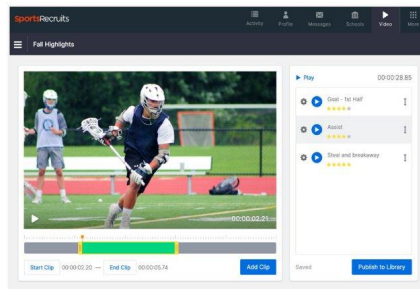

SR

03.

Product Overview

SportsRecruits Product: Athletes

Student-Athlete Profile

A complete recruiting resume, including video, grades, test scores, transcripts, academic / athletic honors, statistics, event schedule, etc.

Video Library + Highlight Reel Editor

Athletes upload and embed video from any source, access shared video from their club, and build a highlight reel on the platform.

School Search

Athletes search by location, size, academic selectivity, athletic division/conference, intended major, etc.