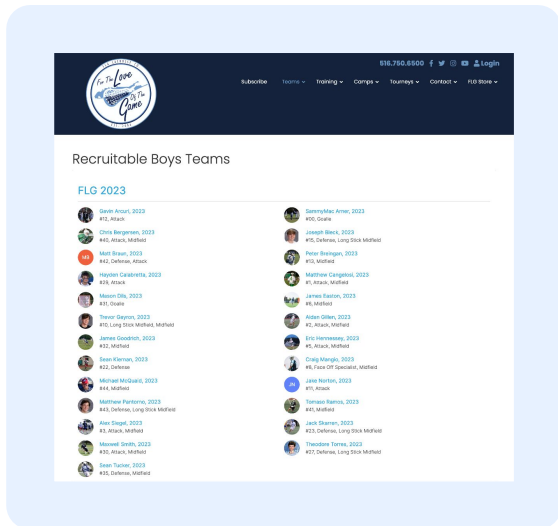

Easy Roster Embeds and Website Marketing

Roster Embeds

Embed SportsRecruits rosters to auto-sync team and athlete info

[View the roster embed help article →](#)