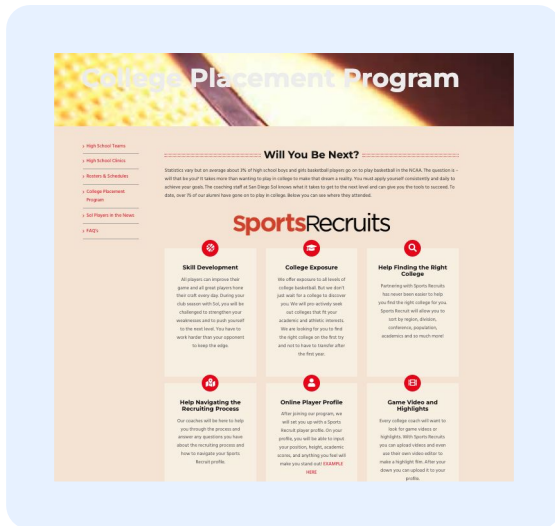

Marketing Materials

Announce and promote your club's use of SportsRecruits

[View the welcome kit →](#)