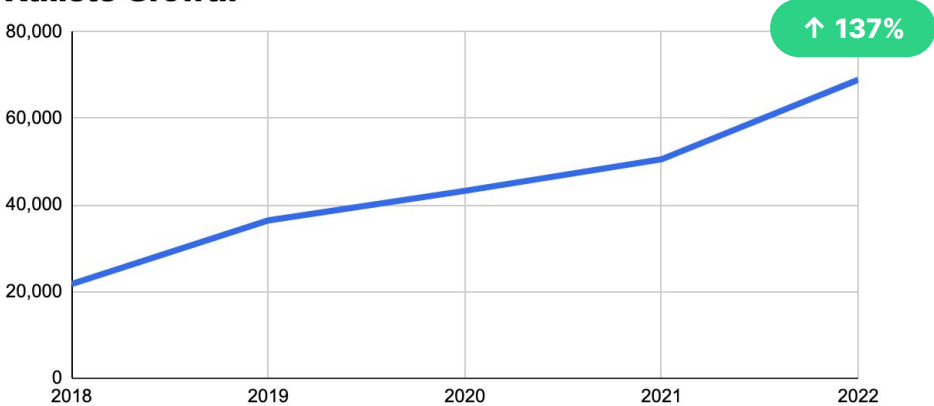

Athlete Growth