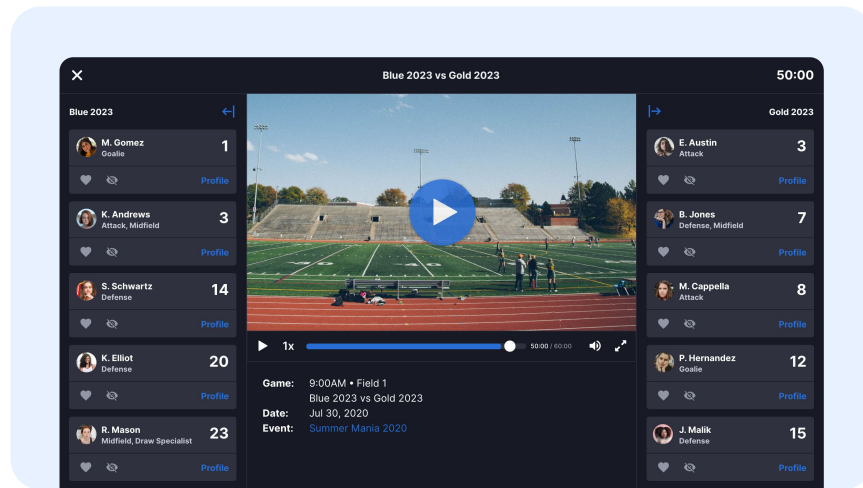

Pixellot
THE GAME CHANGER

Realplay.us

EventBeacon

On-site evaluation

Event schedules, roster and athlete info, evaluation tools, and data syncing with the SportsRecruits platform available for college coaches in the EventBeacon mobile app.