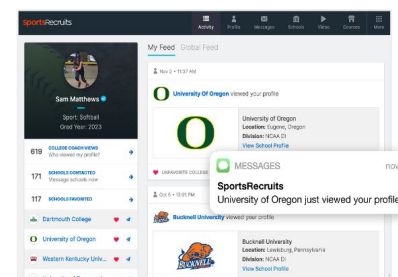

SR

03.

Product Overview

SportsRecruits Product: Athletes

Student-Athlete Profile

A complete recruiting resume, including video, grades, test scores, transcripts, academic / athletic honors, statistics, event schedule, etc.

Video Library + Highlight Reel Editor

Athletes upload and embed video from any source, access shared video from their club, and build a highlight reel on the platform.

School Search

Athletes search by location, size, academic selectivity, athletic division/conference, intended major, etc.

Favorites List

Athletes build a target list of schools, rank their top choices, and categorize each by safety/fit/reach.

Messaging System

Athletes can contact any coach in the country using the built-in messaging system. SportsRecruits maintains the database of every coach/email.

Track Coach Interactions

Athletes and parents receive text message and email notifications whenever a college coach views their profile.

SportsRecruits Product: Club Staff

- **Transparency** into athlete and coach activity, with a **real-time feed** of profile views, video views, messages, etc.
- Contact any program in the country with the **messaging** system and easily link directly to athlete profiles with a tracked link.
- Club **video sharing** tools allow clubs to upload or embed video from any source and easily share it with their teams.
- **Tags** allow club staff to recommend schools to athletes. Staff can also collaborate with athletes in categorizing schools by reach/fit/safety.
- **Analytics** give staff transparency into which athletes are engaging in the process and who needs extra support.